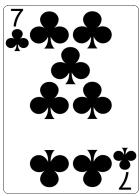

No. 33: A deathly slow waltz (7c)

Nikiya's death scene from *La Bayadère*

See: <http://jonathanstill.com/2015/05/07/card33/>

Ludwig Minkus (1826-1917)

Largo ♩ = c. 50 *cantabile*
Vc. solo 1 (17)

p
pizz, harp
simile